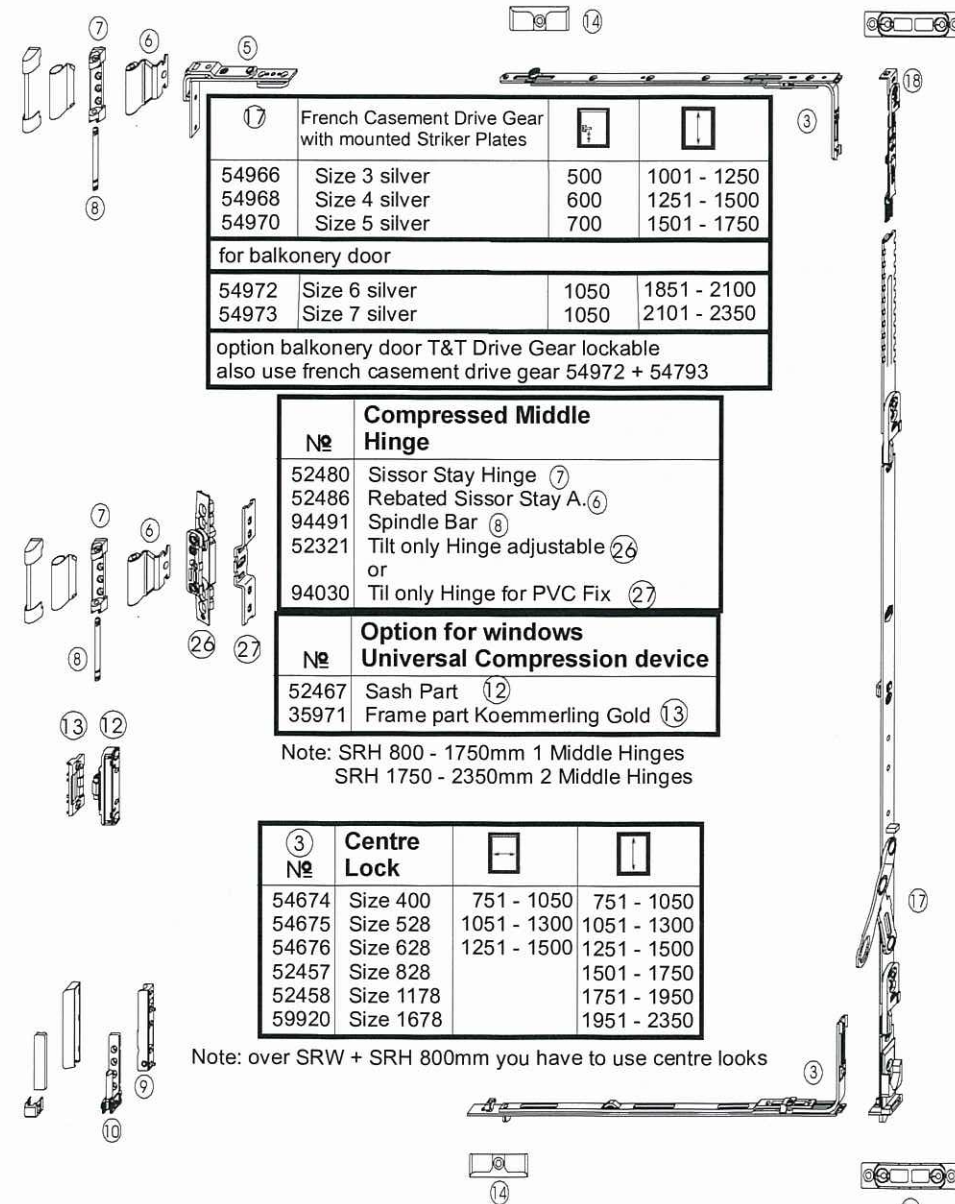

**French casement window Tilt & Turn
SRW 280 - 1300, SRH 1001 - 2350
Koemmerling Gold**

№	Turn only top hinge	№	End piece top
52462	for PVC (5)	11032	with Striker (18)

20	Corner El.		
№			
52513	A	431 - 1650	370 - 2350
52514	B	280 - 430	370 - 2350
54796	C for night vent	400 - 1650	370 - 2350

№	Sissor Stay Hinge PVC	
52480	with positioning pin 3mm silver	(7)
52486	Rebated Sissor Stay Arm 12/20-13	(6)
94491	Spindle Bar	(8)

17	French Casement Drive Gear with mounted Striker Plates		
54966	Size 3 silver	500	1001 - 1250
54968	Size 4 silver	600	1251 - 1500
54970	Size 5 silver	700	1501 - 1750
for balkonery door			
54972	Size 6 silver	1050	1851 - 2100
54973	Size 7 silver	1050	2101 - 2350
option balkonery door T&T Drive Gear lockable also use french casement drive gear 54972 + 54973			

Compressed Middle Hinge			
№			
52480	Sissor Stay Hinge (7)		
52486	Rebated Sissor Stay A (6)		
94491	Spindle Bar (8)		
52321	Tilt only Hinge adjustable (26)		
or			
94030	Til only Hinge for PVC Fix (27)		
Option for windows Universal Compression device			
№			
52467	Sash Part (12)		
35971	Frame part Koemmerling Gold (13)		

Note: SRH 800 - 1750mm 1 Middle Hinges
SRH 1750 - 2350mm 2 Middle Hinges

3	Centre Lock		
№			
54674	Size 400	751 - 1050	751 - 1050
54675	Size 528	1051 - 1300	1051 - 1300
54676	Size 628	1251 - 1500	1251 - 1500
52457	Size 828		1501 - 1750
52458	Size 1178		1751 - 1950
59920	Size 1678		1951 - 2350

Note: over SRW + SRH 800mm you have to use centre looks

Rebated Sissor Stay				
21	Size	FFB mm	A	B
52443	00	280 - 310	Corner Element B	
52443	00	400 - 430	Corner Element A+C	
52444	0	311 - 500	Corner Element B	
52444	0	431 - 600	Corner Element A+C	
52445	1	601 - 800	Corner Element A+C	
52446	2	801 - 1050	Corner Element A+C	
52447	3	1051 - 1300	Corner Element A+C	
52448	4	1301 - 1400	Corner Element A+C	

24 Note: over SRW 1400 mm window (door 1100mm) or sash weight over 100 kg you must also use stabilizing stay 10596, Striker 54639

1	T & T-Drive Gear Fix BS15 FFH		
№			
52405	Size 3 silver	500	1001 - 1250
52406	Size 4 silver	600	1251 - 1500
52407	Size 5 silver	700	1501 - 1750
for balkonery door			
52408	Size 6 silver	1050	1851 - 2100
52410	Size 7 silver	1050	2101 - 2350
option balkonery door T&T Drive Gear lockable BS 30mm			
58442	Size 6 BS 30mm silver	1050	1851 - 2100
54794	Size 7 BS 30mm silver	1050	2101 - 2350

№	Striker plates
34220	Striker (14)
26309	Shoot Bolt Striker (19)
25312	Night vent Striker (25)

№	Pivot Post	№	Corner Support
52483	3mm positioning pin (10)	52478	3mm positioning pin (9)